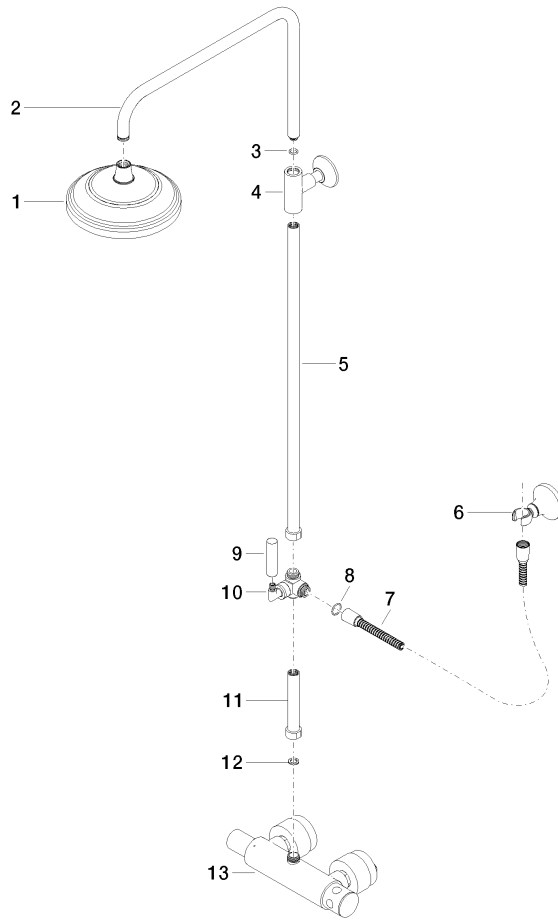

ST 050 304 4360

- shower with fixed riser projection 420mm
- rain shower Ø 200 mm
- rain shower with anti-scale system
- max. rainshower flow 14 l/min
- Function from: 8 l/min
- rotary diverter for fixed-riser shower/hand shower
- height of fittings up to rain shower (bottom edge) 985mm
- height of fittings up to top edge of elbow 1160mm
- two-part push-on rosette Ø 65 mm
- rosette for shower holder Ø 65mm
- rosette for wall mounting Ø 60mm
- gauge 150 mm - 13 mm
- metal shower hose 1250mm with integrated anti-twist protection
- 1/2" connection
- Pipe diameter 20 mm

Spare parts list

| No. | Item Number | Name | Quantity used | Delivery time |
|------------------------------------------------------------------------|--------------------|----------------------------------------------------------------|---------------|---------------|
| 1 | 04 12 05 038 01-09 | shower | 1 | 60 |
| 2 | 04 28 22 101 20-09 | spout | 1 | 40 |
| 3 | 90 14 10 011 00 90 | seal | 1 | 2 |
| 4 | 90 17 11 037 01-09 | holder | 1 | - |
| Spare part can no longer be ordered, please order the replacement item | | | | |
| 5 | 90 28 22 104 00-09 | pipe | 1 | - |
| Spare part can no longer be ordered, please order the replacement item | | | | |
| 6 | 90 17 09 045 01-09 | diverter | 1 | 40 |
| 7 | 09 30 30 064-09 | screw | 1 | 40 |
| 8 | 09 18 20 011-09 | base | 1 | 40 |
| 9 | 09 28 22 013 90 | pipe | 1 | 2 |
| 10 | 11 170 370-09 | MADISON Lever insert - Durabron (23kt Gold) | 1 | 40 |
| 11 | 09 30 30 062-09 | screw | 1 | 40 |
| 12 | 09 14 10 122 90 | seal | 1 | 2 |
| 13 | 28 104 970-09 | Metal shower hose 1/2" x 1/2" x 1250 mm - Durabron (23kt Gold) | 1 | 40 |
| 14 | 28 050 410-09 | holder | 1 | 60 |
| 15 | 90 28 22 103 00-09 | pipe | 1 | - |
| Spare part can no longer be ordered, please order the replacement item | | | | |
| 16 | 90 14 20 002 00 90 | seal | 1 | 2 |
| 17 | 04 17 01 044 01-09 | fitting | 1 | 40 |