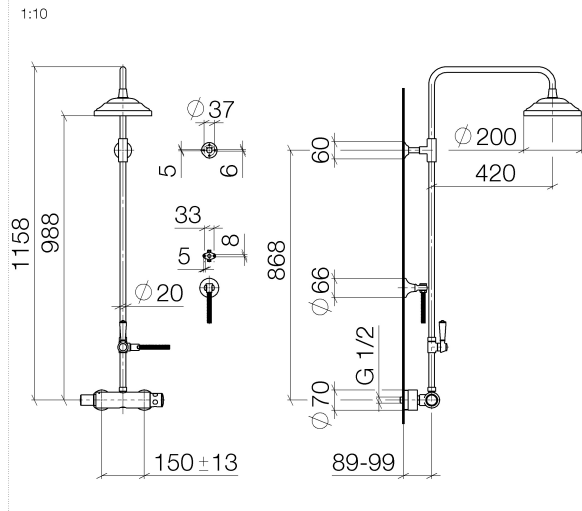

ST 050 304 4360